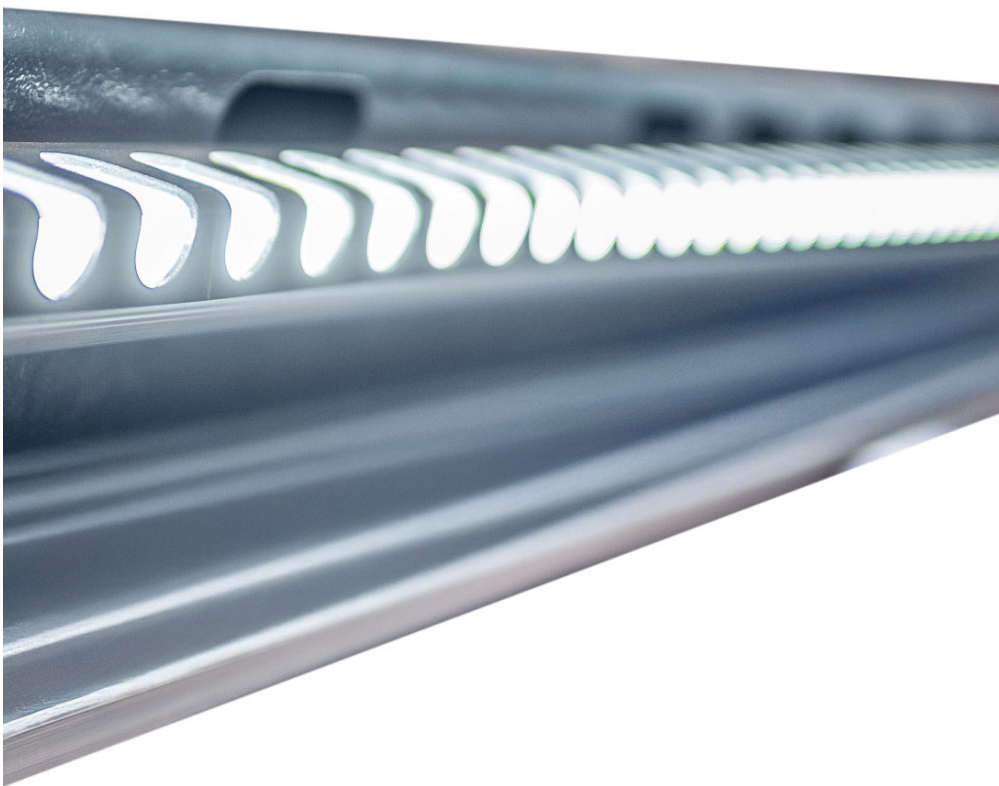

# LED-Beleuchtungs-Set (4x HLB7225) für ATH-Cross Lift 40/50\_Four Lift (22)

## Product Images

---

## Additional Information

---

Gesamthöhe

15 cm