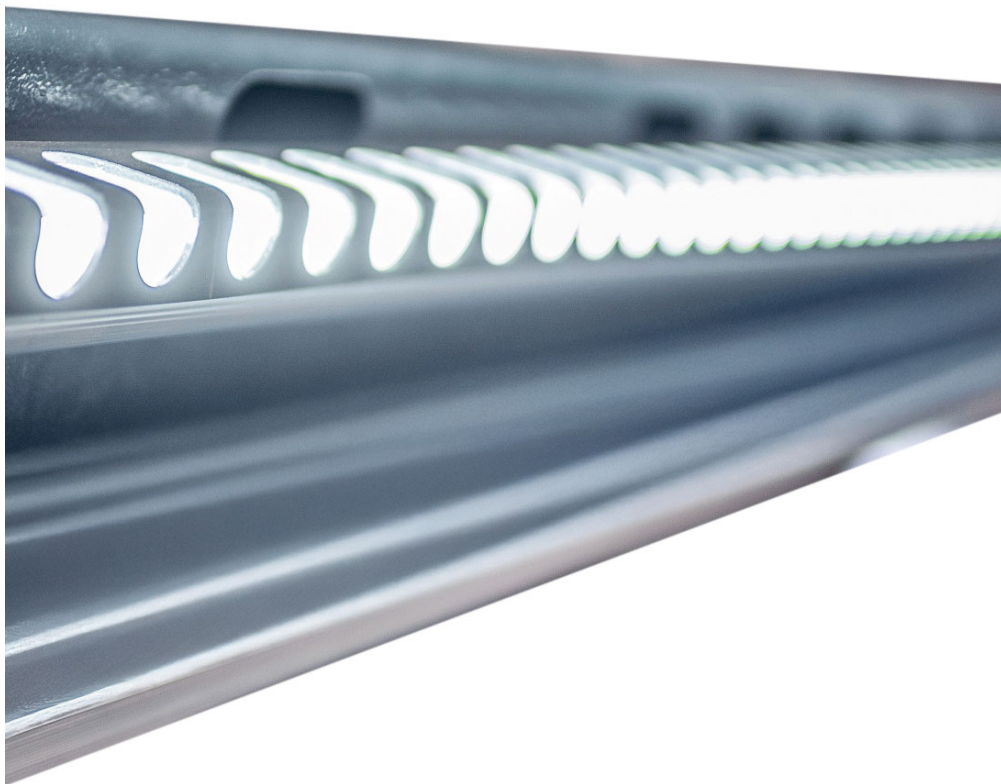

# LED-Beleuchtungskit für ATH-Cross Lift 35

## Product Images

---

## Additional Information

---

Gesamthöhe

25 cm